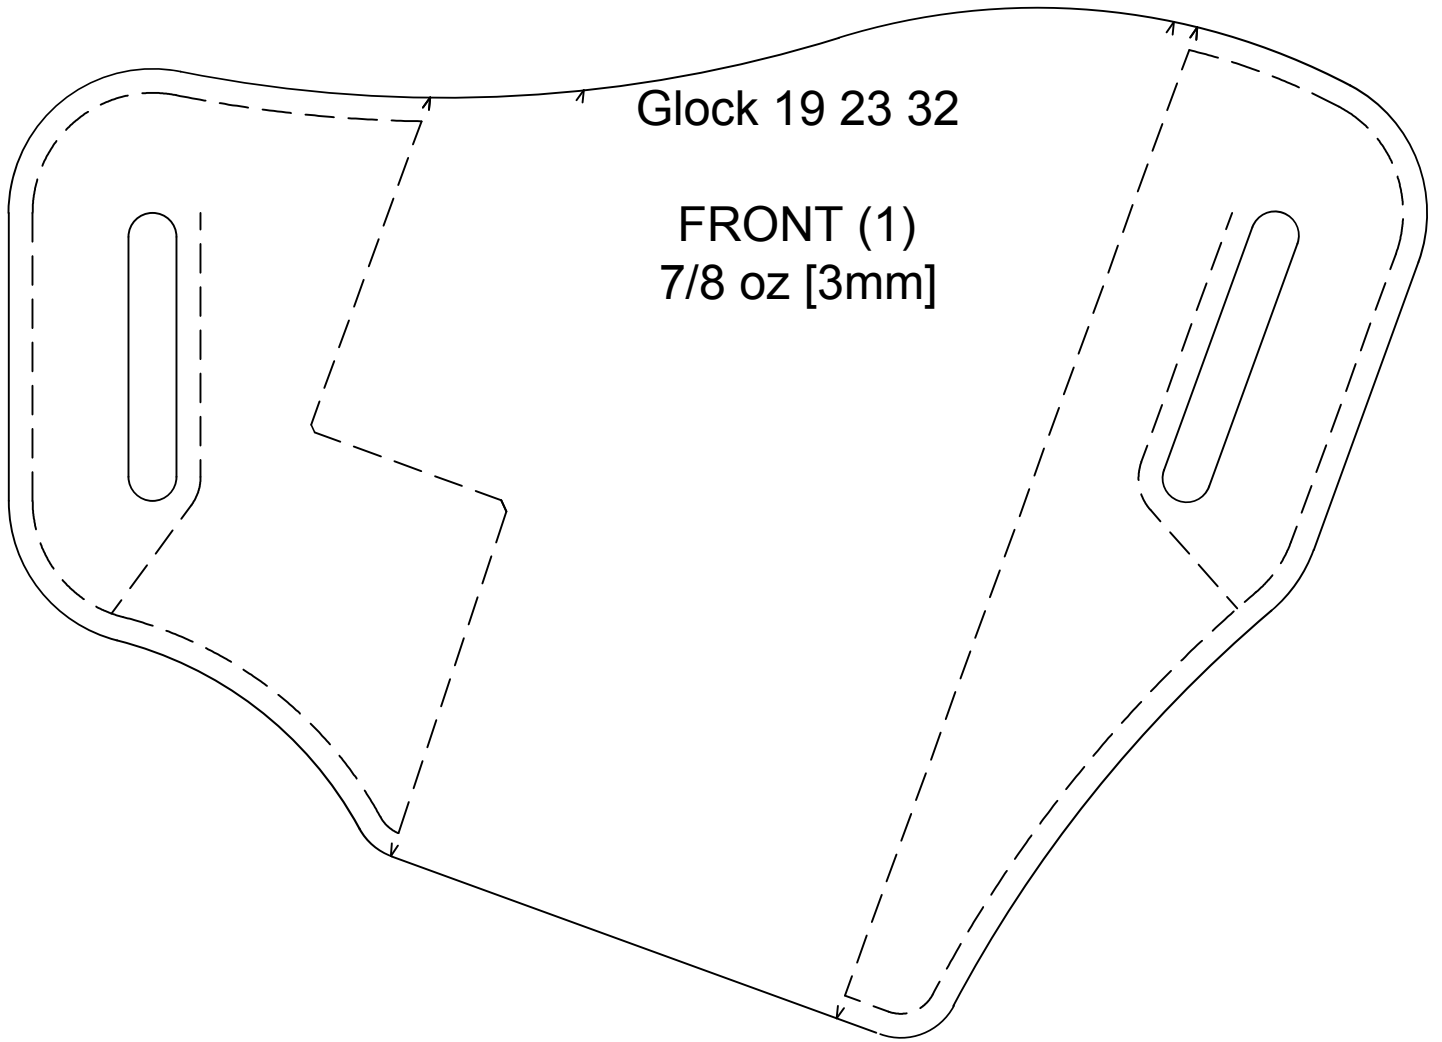

Glock 19 23 32  
R-hand, Grain side, 20°

*JIS*  
Leather

7" [177.8mm]

Glock 19 23 32  
R-hand, Grain side, 20°

7" [177.8mm]

Glock 19 23 32  
R-hand, Grain side, 20°

7" [177.8mm]

Glock 19 23 32  
R-hand, Grain side, 20°

7" [177.8mm]

Glock 19 23 32

ALTERNATE PANEL (1)

7/8 OZ [3mm]