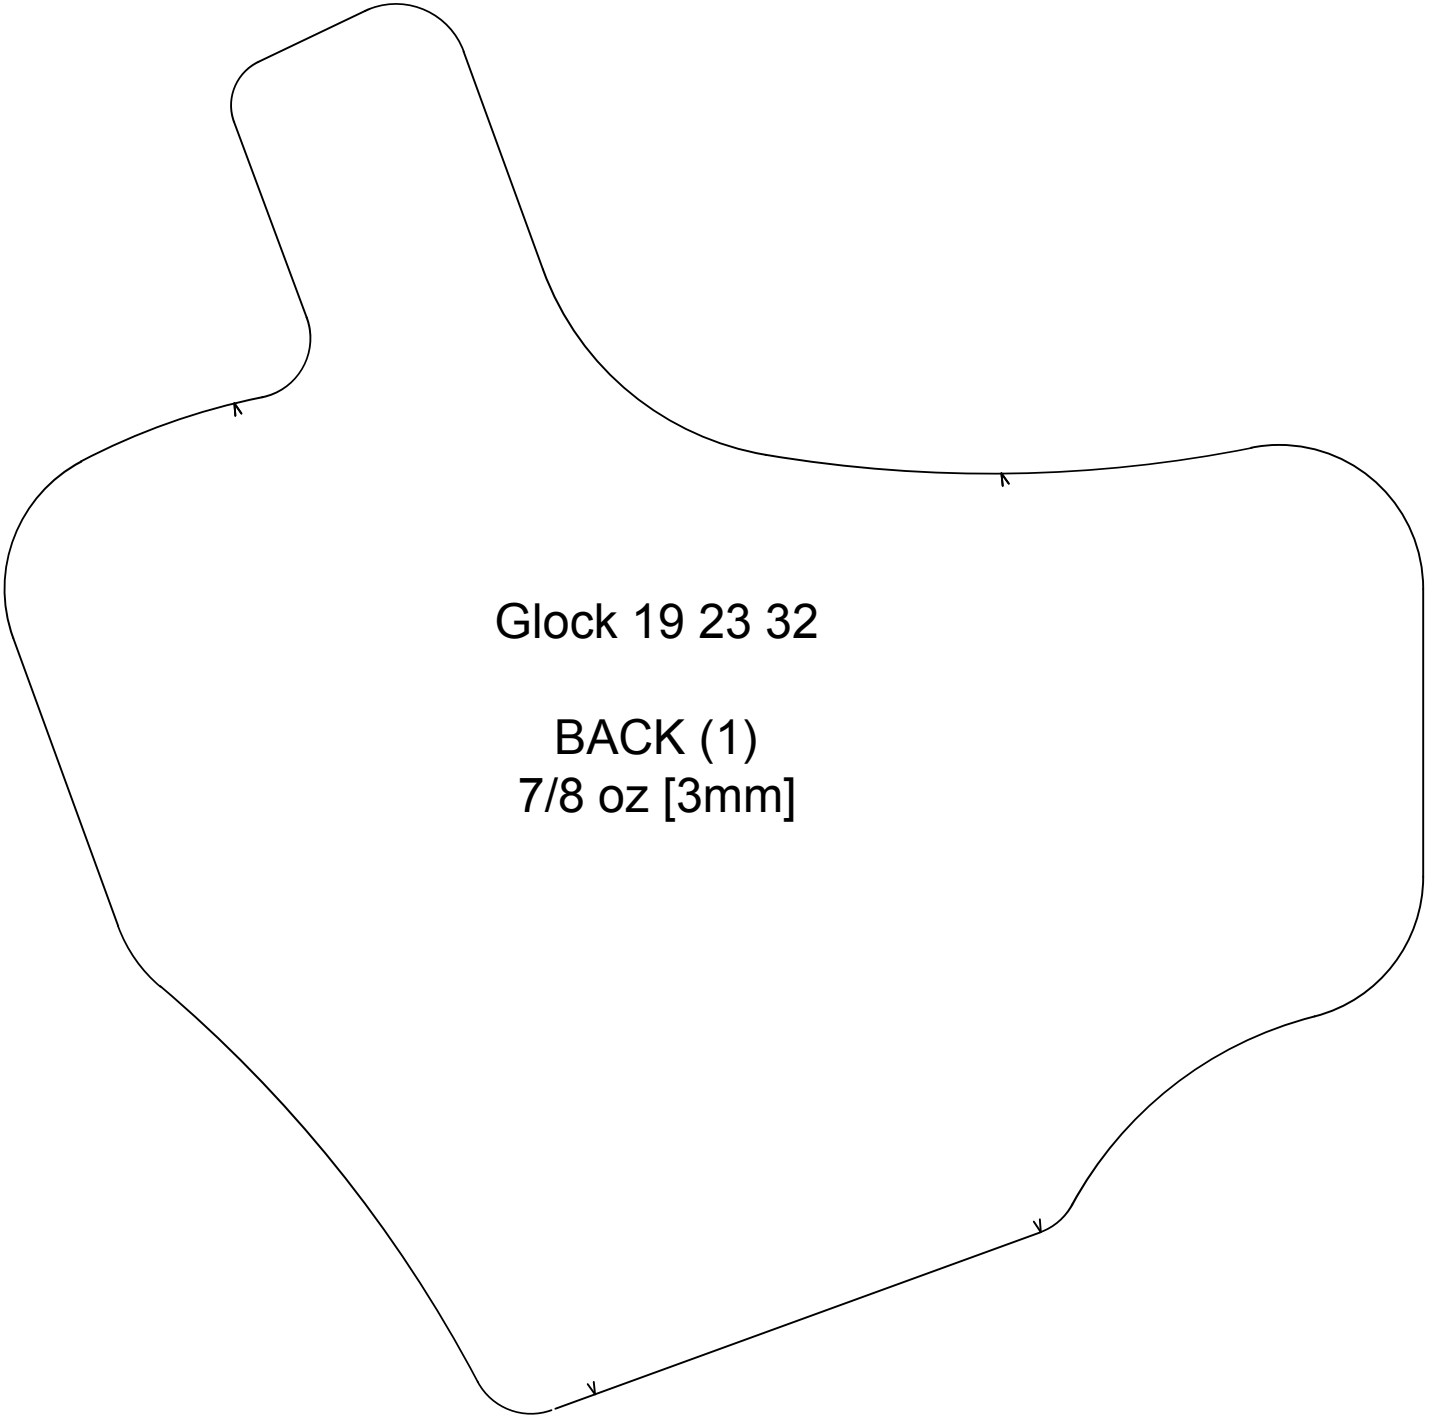

Glock 19 23 32  
R-hand, Grain side, 20°

*JIS*  
Leather

7" [177.8mm]

Glock 19 23 32  
R-hand, Grain side, 20°

7" [177.8mm]

Glock 19 23 32  
R-hand, Grain side, 20°

7" [177.8mm]

Glock 19 23 32  
R-hand, Grain side, 20°

7" [177.8mm]

Glock 19 23 32

ALTERNATE PANEL (1)

7/8 OZ [3mm]