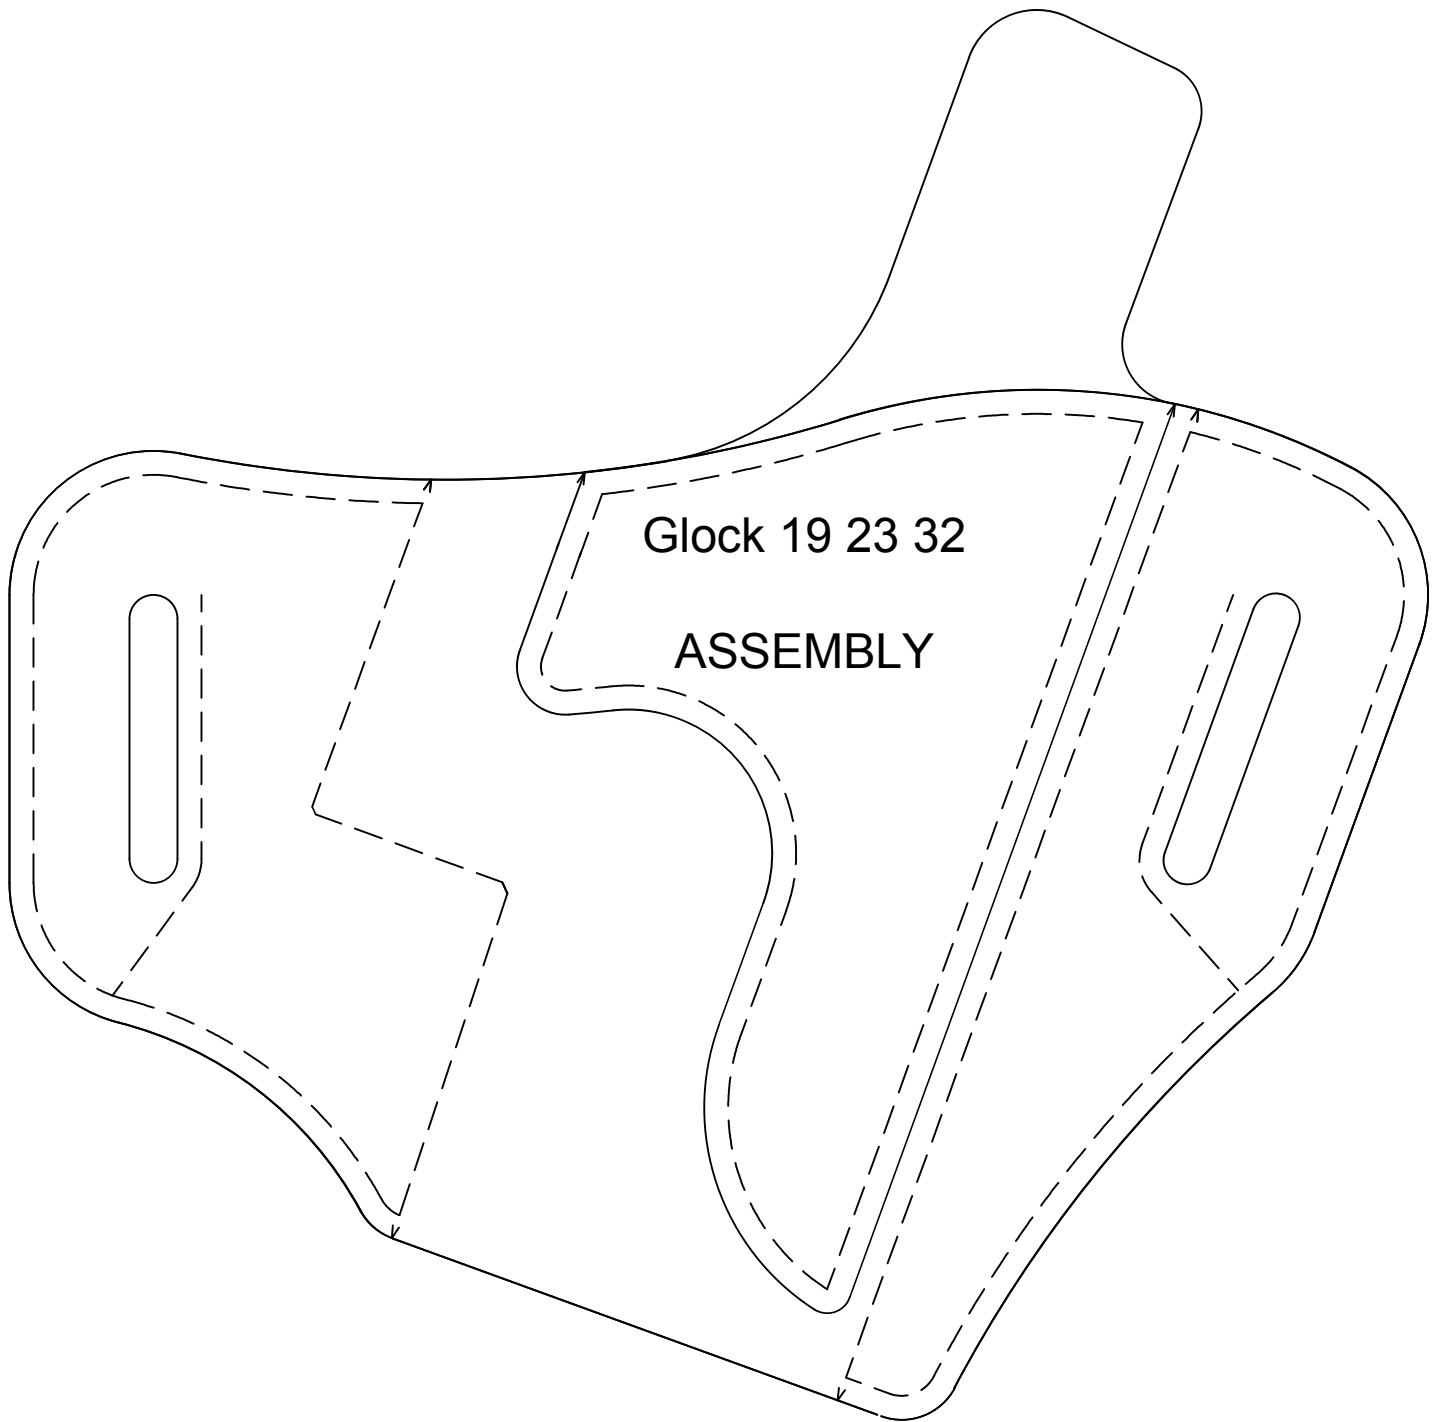

Glock 19 23 32  
R-hand, Grain side, 20°

*JIS*  
Leather

7" [177.8mm]

Glock 19 23 32  
R-hand, Grain side, 20°

7" [177.8mm]

Glock 19 23 32  
R-hand, Grain side, 20°

7" [177.8mm]

Glock 19 23 32  
R-hand, Grain side, 20°

7" [177.8mm]

Glock 19 23 32

ALTERNATE PANEL (1)

7/8 OZ [3mm]